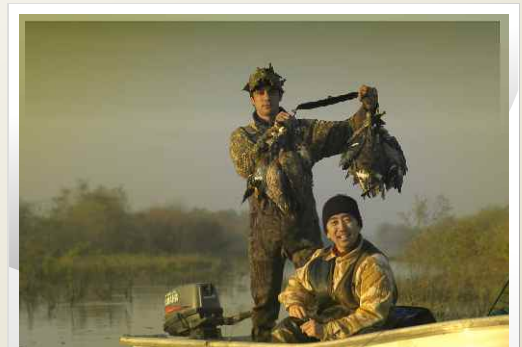

HUNTING AREA: **SANTA FE**
SEASON: **MAY 1ST THROUGH AUGUST 31ST**
PRICE PER HUNTER: **U$S 3.250**
PRICE PER NON HUNTER: **U$S 1.000**

ITINERARY:

Day #1: Morning arrival to Buenos Aires. Hunters will be met by a South American Adventure Safaris representative, directly outside of the customs area, assisted with firearms clearance and transferred to the domestic airport. Depart from Buenos Aires to Santa Fe airport. Hunters will be met at arrival by our staff and transferred to the lodge.

Days # 2, 3, 4, 5: Four full days of duck, pigeon, dove and partridge shooting.

Day # 6: Transfer provided to the local airport for departure to Buenos Aires. Upon arrival you will be transferred to the international airport.

AMMO: U$S 12 per box of 25 cartridges.

INCLUDE reception at international airport, assistance in fire gun clearance, transfer to domestic airport at your arrival and international airport for return, transfer to hunting area, lodging, meals, wine, beer, beverages, 4x4 vehicles, motor boats and guide services.

NOT INCLUDE air fare, internal flights or charter, lodging and meals in Buenos Aires, gun rental, ammunitions, staff gratuities, pick up boys (U$S 30 per hunting day including tip) and hunting license (U$S 150).

**ALL HUNTING FIELDS WITHIN 20-50 MINUTES DRIVING
DISTANCE FROM THE LODGE!
FIVE STAR LODGING.**

Prices are subject to change.

EXPERIENCE MATTERS. IT MAKES THE DIFFERENCE.

BIG GAME & WINGSHOOTING

3220 Audley . Houston, TX 77098
Te: (800) 292 - 2213 . info@detailcompany.com
www.detailcompany.com . www.adventurefishingtrips.com